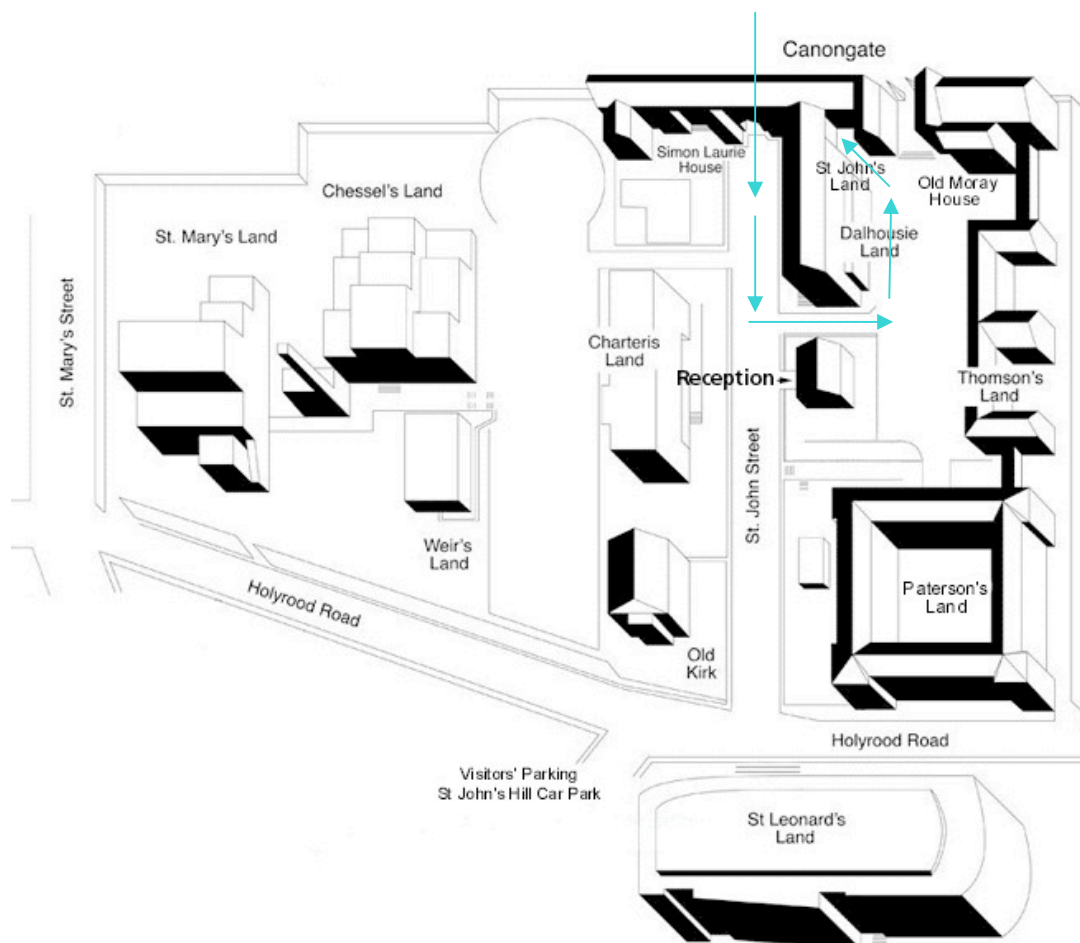

**We are located at:**

**Moray House Campus  
St John's Land, 3rd Floor, Holyrood Road, Edinburgh EH8 8AQ  
Intercom Access – Press 4  
Tel: 0131 651 4747**

Pedestrian access only  
(from The High Street/Canongate)

### Directions to St John's Land

From Holyrood Road: Turn into St John's Street, turn right past the Reception into the car park and turn left. We are located at the top left-hand corner in St John's Land. Please note that the car park is for use by permit holders only.

From The High Street/Canongate: Pedestrian Access Only. Walk under the archway, turn left at the main car park gates into the car park. We are located at the top left-hand corner in St John's Land.